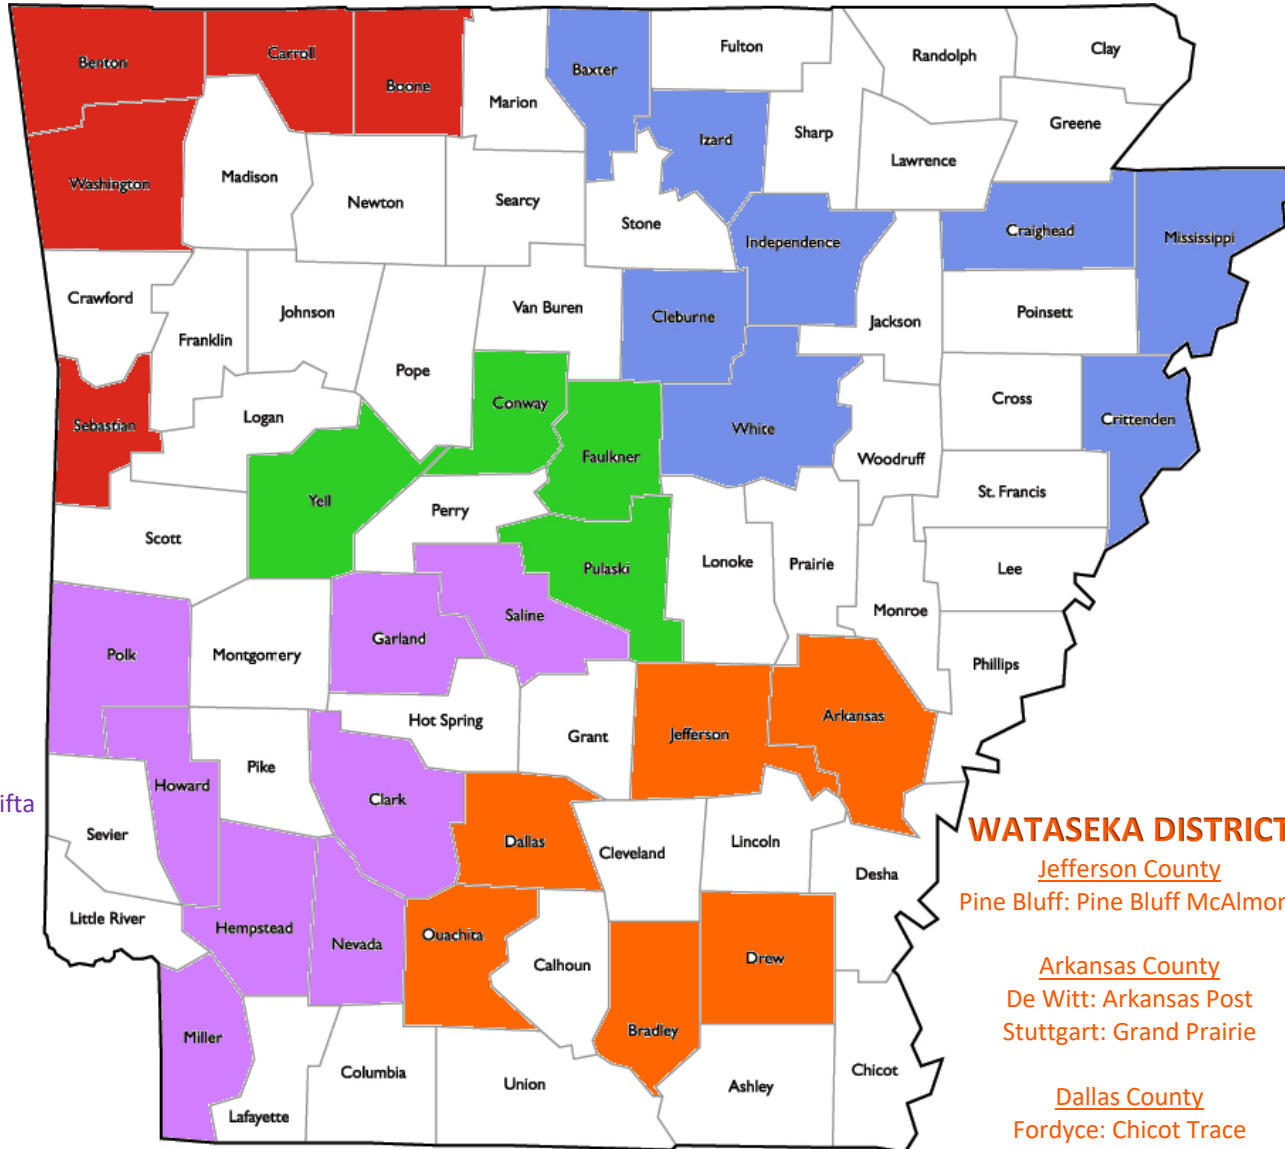

Harrison: Harrison Colony

Washington County

Fayetteville: Marion

Sebastian County

Fort Smith: Fort Smith

CADDO DISTRICT

Polk County

Mena: James K. Polk

Howard County

Nashville: Mine Creek-Paraclifta

Hempstead County

Hope: John Cain

Miller County

Texarkana: Texarkana
Texarkana: Diamond

Nevada County

Prescott: Benjamin Culp

Horseshoe Bend: Strawberry River

Independence County

Batesville: Independence County

Cleburne County

Heber Springs: Little Red River

White County

Searcy: Frederick Van Patten

Craighead County

Conway County

Morrilton: General William Lewis

Faulkner County

Conway: Cadron Post

Pulaski County

Jacksonville: Major Jacob Gray
Little Rock: Gilbert Marshall
Little Rock: Little Rock-Centennial
North Little Rock: Prudence Hall